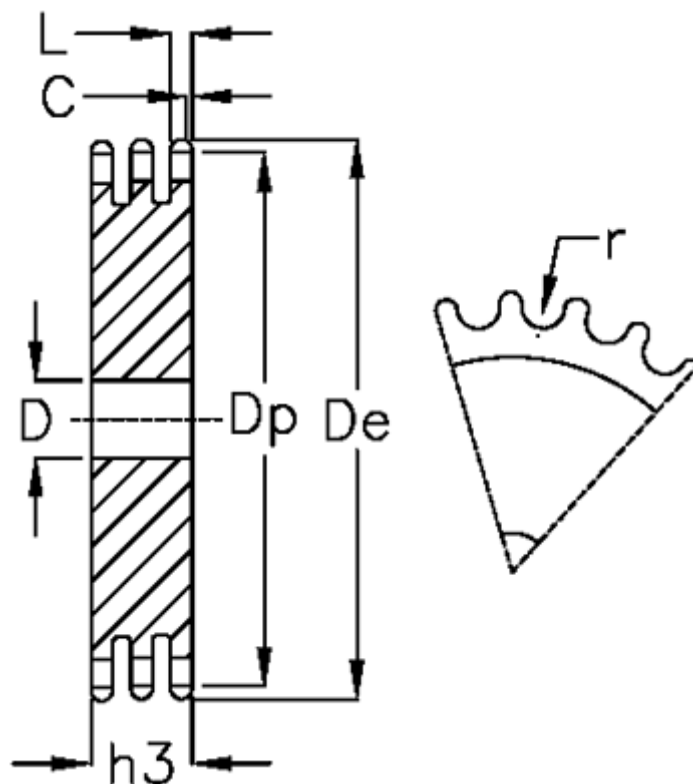

Article number: 616023012040

Description: Plate wheel 32 B-3 Z=40 triplex

## Measures

C	= 6
D	= 40
De	= 670.3
Dp	= 647.47
For chain size	= 2 x 1 1/4
For chain type	= 32 B-3
h3	= 146
L	= 28.8

Number of teeth	= 40
r	= 29.21